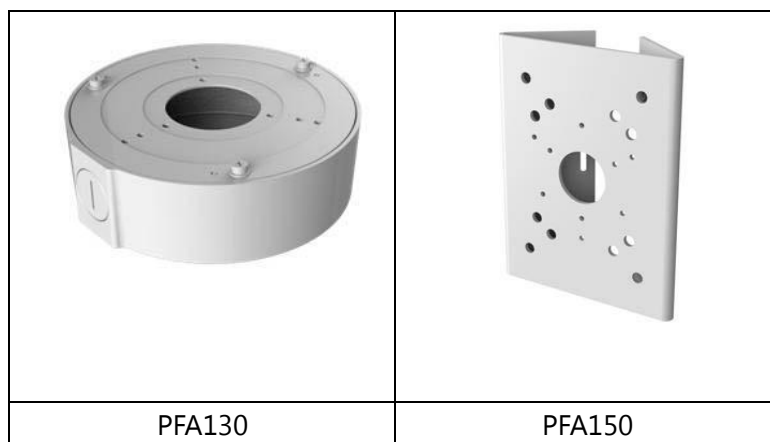

Accessory (optional)

Dahua Technology Co., Ltd.

1187BinAn Road, Binjiang District, Hangzhou, China

Tel: +86-571-87688883

Fax: +86-571-87688815

Email: overseas@dahuatech.com

www.dahuatech.com

*Design and specifications are subject to change without notice.

© 2013Dahua Technology Co., Ltd.