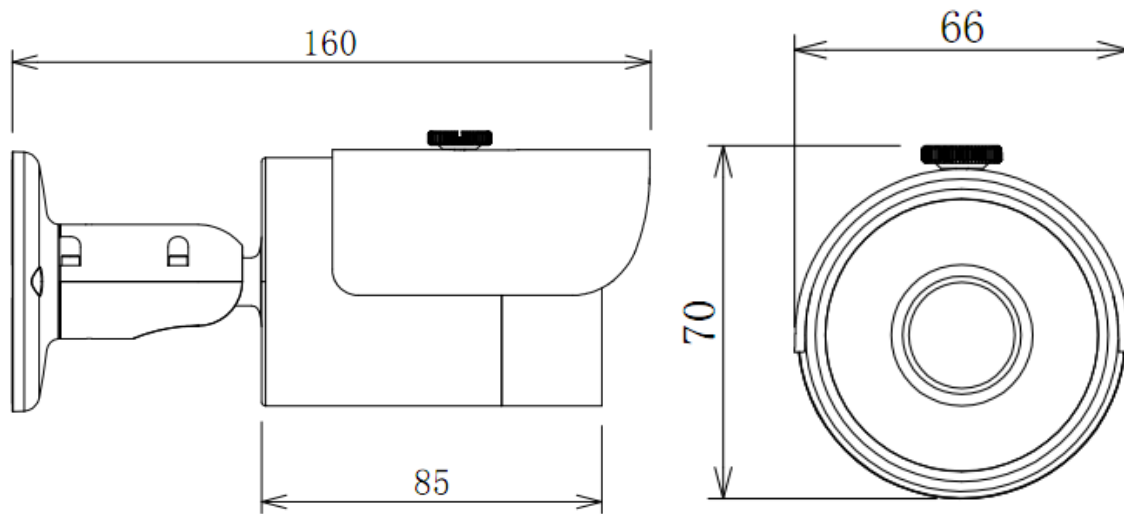

DH-IPC-HFW4300S

Dimensions (mm)